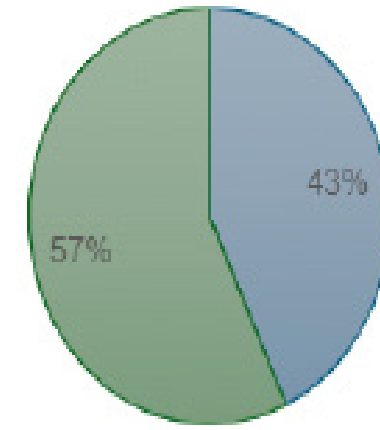

■ AVERAGE STRENGTH
■ AVERAGE ENVIRONMENTAL RESPONSIVENESS

The resilient cork rubber flooring adds a superior underfoot comfort without compromising durability. Significantly great sound reducing qualities, making it the perfect flooring for a recording studio and/or kitchen.