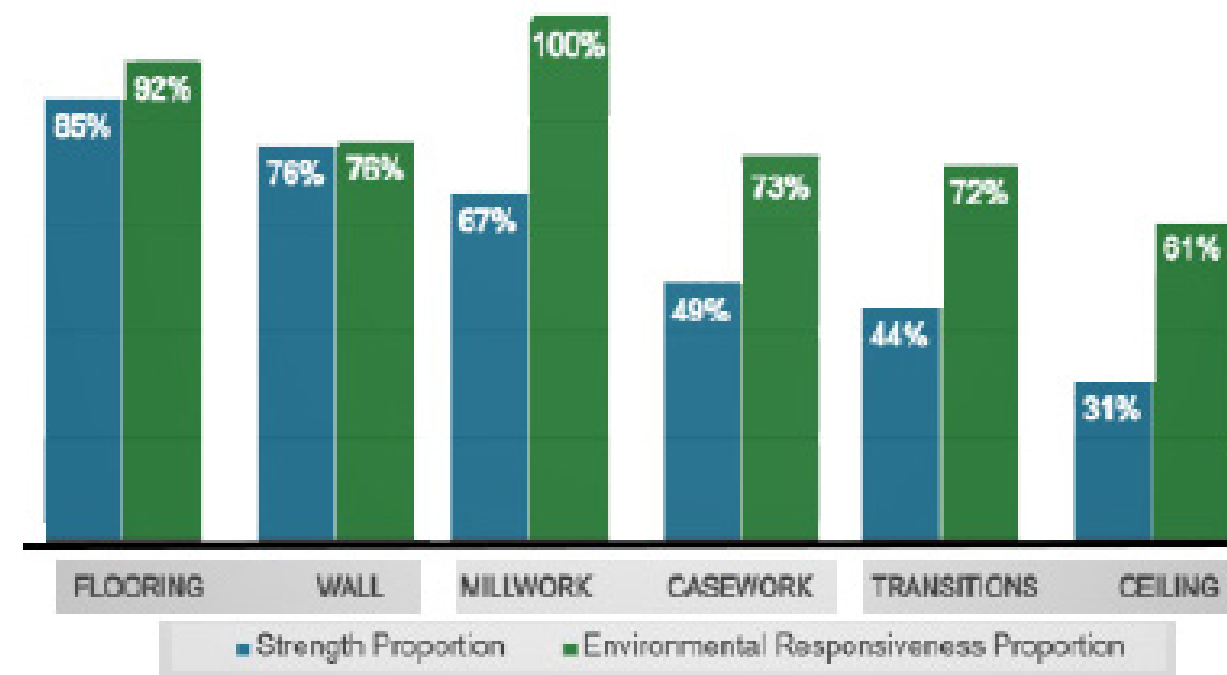

■ AVERAGE STRENGTH
■ AVERAGE ENVIRONMENTAL RESPONSIVENESS

The resilient cork rubber flooring adds a superior underfoot comfort without compromising durability. Significantly great sound reducing qualities, making it the perfect flooring for a recording studio and/or kitchen.