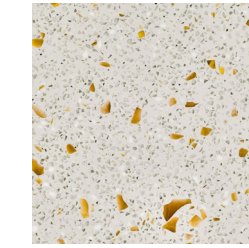

■ AVERAGE STRENGTH
■ AVERAGE ENVIRONMENTAL RESPONSIVENESS

The resilient cork rubber flooring adds a superior underfoot comfort without compromising durability. Significantly great sound reducing qualities, making it the perfect flooring for a recording studio and/or kitchen.

Asian Sand Wilsonart HPL

Santa Fe Chevron Ceramic Wall Tile

Greyhound Solid Countertop

Copper Mid Century Modern Handle

Terra Mauve Benjamin Moore Paint

Swiss Criss Benjamin Moore Paint

Onyx Resilient Cork Rubber